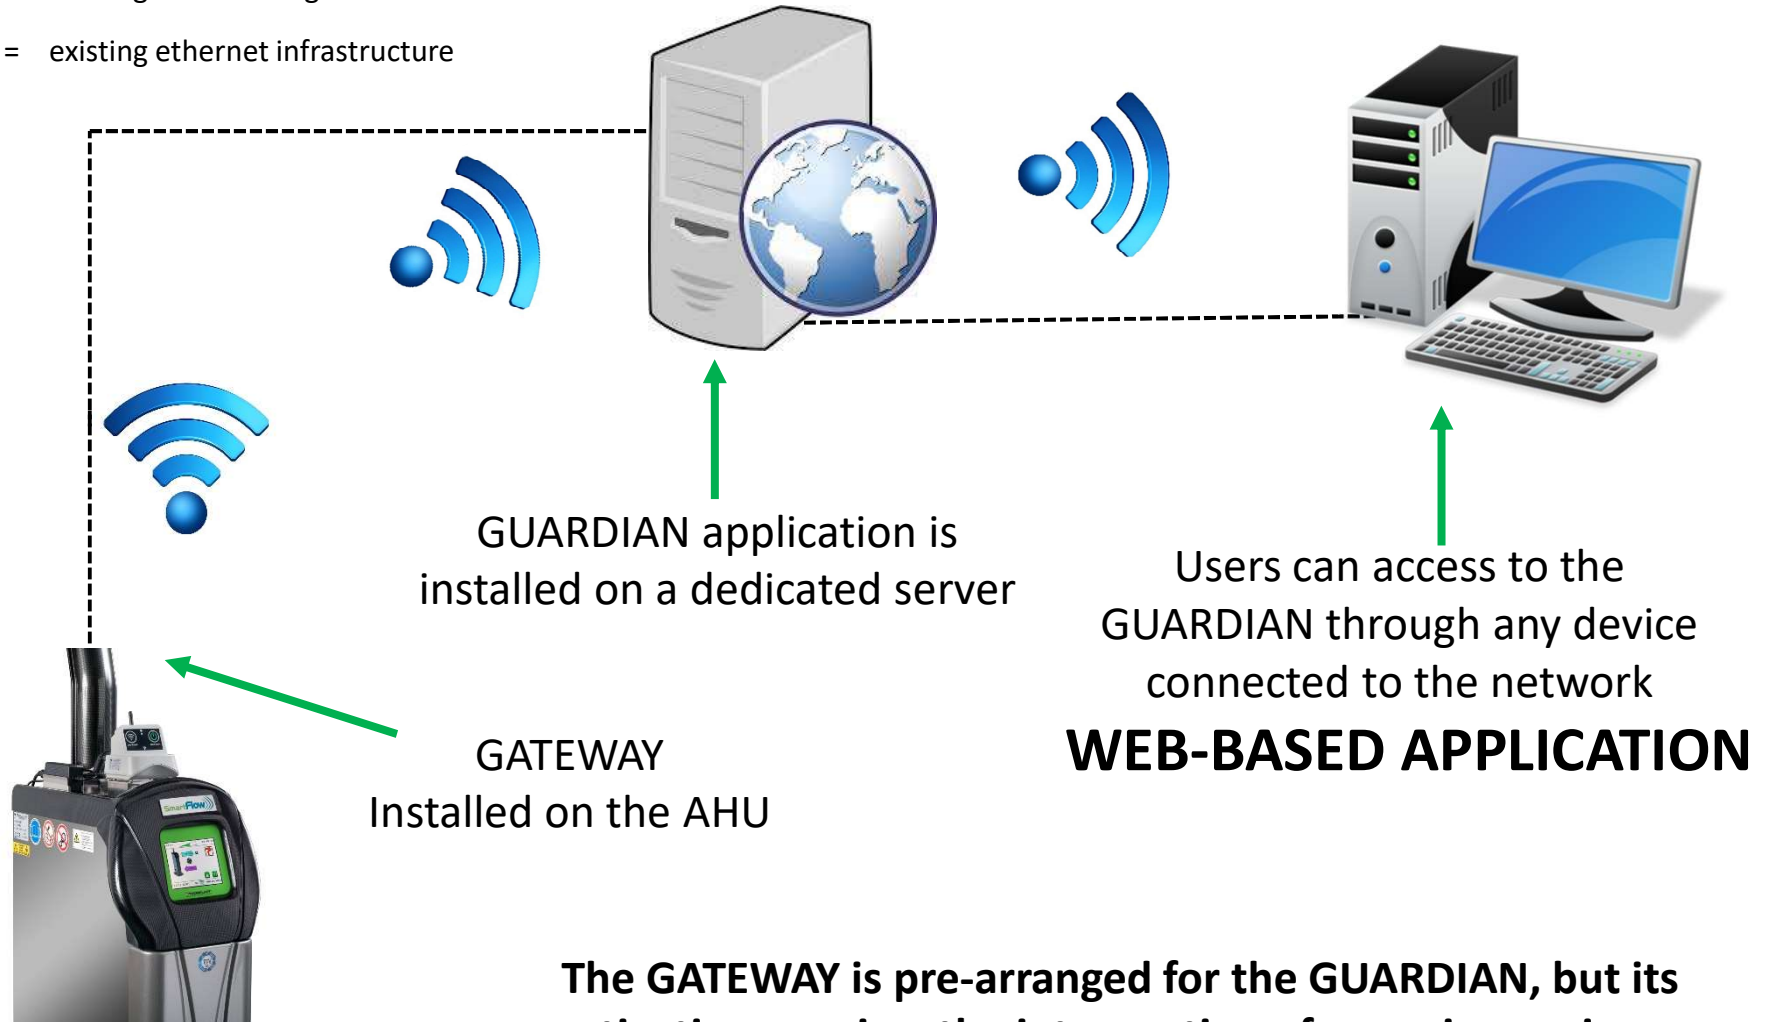

GUARDIAN
THE WAY TO REMOTE CONTROL

 **TECNIPLAST®**

innovation through passion

GATEWAY
THE WAY TO REMOTE CONTROL

GUARDIAN
THE WAY TO REMOTE CONTROL

ONE 2 ONE

GUARDIAN

innovation through passion

GUARDIAN

All AHUs in the facility (even in different buildings)
can be remotely controlled

innovation through passion

GUARDIAN

= existing Wifi 802.11g

= existing ethernet infrastructure

The **GATEWAY** is pre-arranged for the GUARDIAN, but its activation requires the intervention of a service engineer

innovation through passion

ONE 2 ONE

By pressing the ONE 2 ONE button a local temporarily Wi-Fi network is generated by the unit

By connecting to this network and accessing to any web-browser (Chrome, Mozilla) you have the full control of the unit