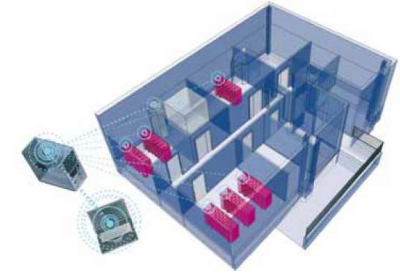

GUARDIAN
THE WAY TO REMOTE CONTROL

 **TECNIPLAST®**

innovation through passion

GATEWAY
THE WAY TO REMOTE CONTROL

GUARDIAN
THE WAY TO REMOTE CONTROL

ONE 2 ONE

GUARDIAN

innovation through passion

GUARDIAN

All AHUs in the facility (even in different buildings)
can be remotely controlled

innovation through passion

GUARDIAN

= existing Wifi 802.11g

= existing ethernet infrastructure

The **GATEWAY** is pre-arranged for the GUARDIAN, but its activation requires the intervention of a service engineer

innovation through passion

ONE 2 ONE

By pressing the ONE 2 ONE button a local temporarily Wi-Fi network is generated by the unit

By connecting to this network and accessing to any web-browser (Chrome, Mozilla) you have the full control of the unit