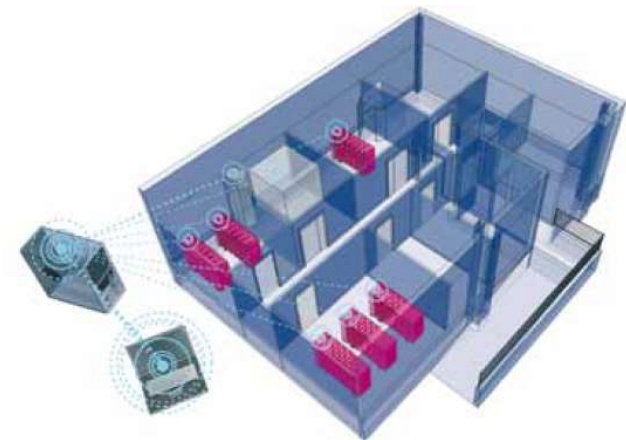

GUARDIAN
THE WAY TO REMOTE CONTROL

 **TECNIPLAST®**

innovation through passion

GATEWAY
THE WAY TO REMOTE CONTROL

GUARDIAN
THE WAY TO REMOTE CONTROL

ONE 2 ONE

GUARDIAN

innovation through passion

GUARDIAN

All AHUs in the facility (even in different buildings)
can be remotely controlled

innovation through passion

GUARDIAN

= existing Wifi 802.11g

= existing ethernet infrastructure

The **GATEWAY** is pre-arranged for the GUARDIAN, but its activation requires the intervention of a service engineer

innovation through passion

ONE 2 ONE

By pressing the ONE 2 ONE button a local temporarily Wi-Fi network is generated by the unit

By connecting to this network and accessing to any web-browser (Chrome, Mozilla) you have the full control of the unit