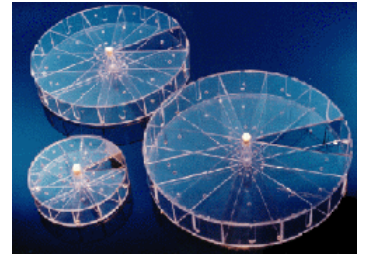

Restrainers and Tailveiner

Pie Cages

Circular cages hold up to 10 mice or 11 rats. The notched removable lid can be dialed to any of the ventilated pie-shaped chambers. These units were originally designed for whole body irradiation. Use for temporary transport or storage of animals for acute studies. The rat cage has tail slots for intravenous dosing.

Code MPC Mouse Pie Cage - **Code RPC-1** Small Rat Pie Cage (up to 250 grams)

Code RPC-2 larger Rat Pie Cage (up to 400 grams) Available also for AEROSOL delivery

Rabbit Restrainer

Adjustable, suitable for any size

Useful for Pyrogen Test, temperature control, ear investigation and whatever else

Code 2BRR Rabbit Restrainer

RadDisk™ Rodent Microisolation Irradiator Disk

Using multiple Rad Disk™, it is possible to conduct sequential irradiations on groups of up to 20 mice (no divider) without the need of autoclaving cages between each use, because the interior of the Rad Disk™ maintains a filter protected sterile environment. Rad Disk™ uses a patented offset design that allows vertical stacking of cages so that adequate airflow reaches each cage.