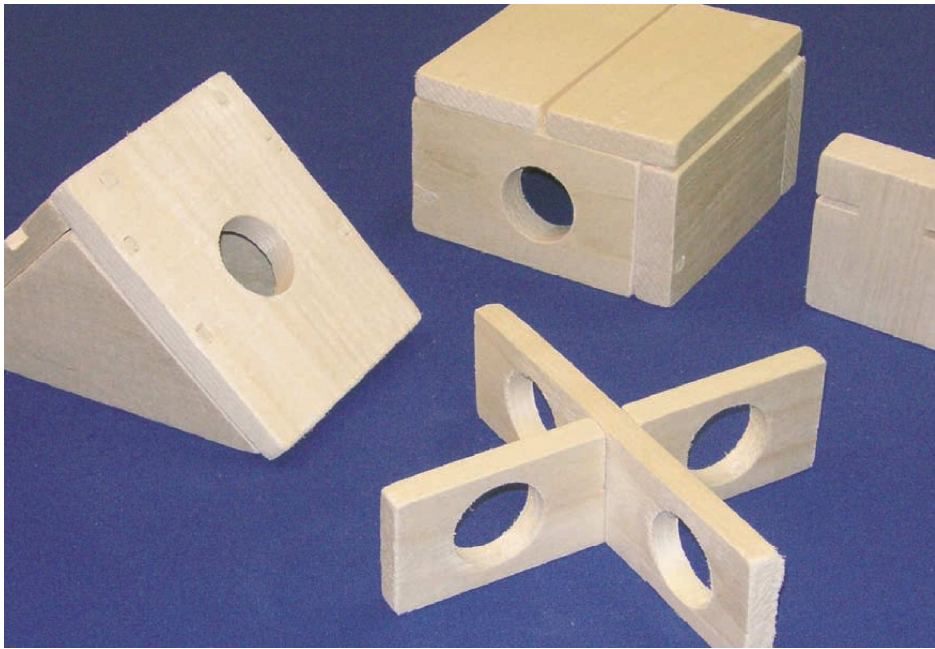

Tapvei Environmental Enrichments

Tapvei Environmental Enrichments

are especially developed for fulfilling animals' natural needs and maintaining general well-being. Enrichments are autoclavable and they can be washed and used several times.

- Natural, clean and safe
- Autoclavable
- Batch coded
- Certificates of analysis

Irradiated Environmental Enrichments available on request.

Selling unit: box or pallet (80 boxes/pallet)

S-Brick

- size 50x10x10 mm
- 1000 pcs/box

M-Brick

- size 100x20x20 mm
- 200 pcs/box

L-Brick

- size 200x43x43 mm
- 50 pcs/box

**S-Tube**

- size 100x75x75 mm
- 30 pcs/box

**L-Tube**

- size 198x105x105
- 6 pcs/box

**Tunnel**

- size 100x40x40 mm,
Ø 30 mm
- 100 pcs/box

**Cube**

- size 60x60x60,
Ø 30 mm
- 72 pcs/box

**Labyrinth**

- size 150x10x43,
Ø 30 mm
- 50 pcs/box

Mouse House

- size 110x110x67,
Ø 30 mm
- 20 pcs/box