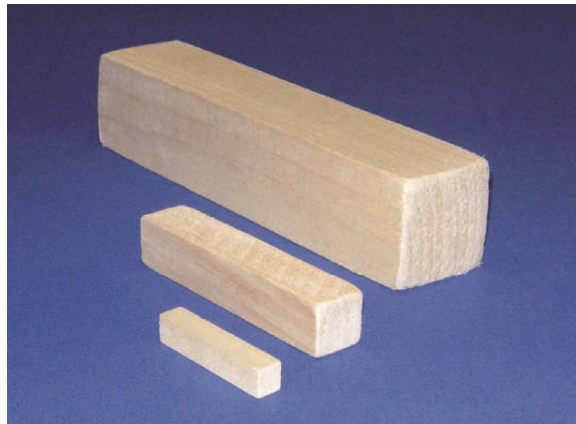

- Natural, clean and safe
- Autoclavable
- Batch coded
- Certificates of analysis

Irradiated Environmental Enrichments available on request.

Selling unit: box or pallet (80 boxes/pallet)

S-Brick

- size 50x10x10 mm
- 1000 pcs/box

M-Brick

- size 100x20x20 mm
- 200 pcs/box

L-Brick

- size 200x43x43 mm
- 50 pcs/box

**S-Tube**

- size 100x75x75 mm
- 30 pcs/box

**L-Tube**

- size 198x105x105
- 6 pcs/box

**Tunnel**

- size 100x40x40 mm,
Ø 30 mm
- 100 pcs/box

**Cube**

- size 60x60x60,
Ø 30 mm
- 72 pcs/box

**Labyrinth**

- size 150x10x43,
Ø 30 mm
- 50 pcs/box

Mouse House

- size 110x110x67,
Ø 30 mm
- 20 pcs/box