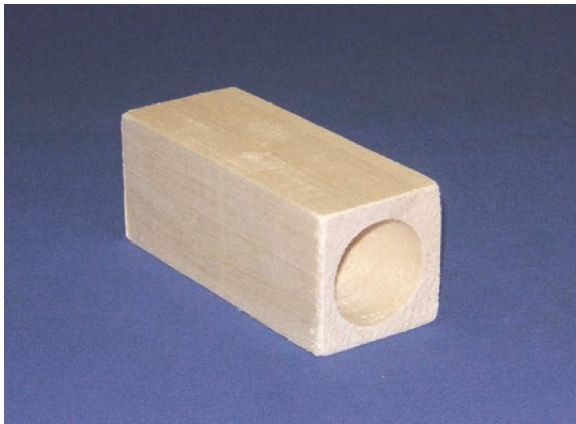

- Natural, clean and safe
- Autoclavable
- Batch coded
- Certificates of analysis

Irradiated Environmental Enrichments available on request.

Selling unit: box or pallet (80 boxes/pallet)

S-Brick

- size 50x10x10 mm
- 1000 pcs/box

M-Brick

- size 100x20x20 mm
- 200 pcs/box

L-Brick

- size 200x43x43 mm
- 50 pcs/box

**S-Tube**

- size 100x75x75 mm
- 30 pcs/box

**L-Tube**

- size 198x105x105
- 6 pcs/box

**Tunnel**

- size 100x40x40 mm,
Ø 30 mm
- 100 pcs/box

**Cube**

- size 60x60x60,
Ø 30 mm
- 72 pcs/box

**Labyrinth**

- size 150x10x43,
Ø 30 mm
- 50 pcs/box

Mouse House

- size 110x110x67,
Ø 30 mm
- 20 pcs/box