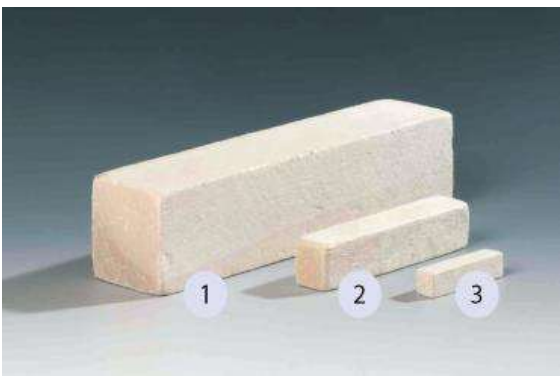

ASPEN Enrichments

The products are especially suited for fulfilling animals` natural physical and safety needs such as hiding, climbing, gnawing and maintaining general wellbeing. They also reduce abnormal behavior such as aggression and apathy. The animal can safely bite the aspen products.

- Natural, clean and safe
- Autoclavable
- Full batch analysis
- Biodegradable
- Produced from untreated raw material
- Washable and reusable up to 14 times
- Selling unit: box or pallet

Nr.	Product code	Size	Pcs/box
1.	L-brick	200x43x43 mm	50
2.	M-brick	100x20x20 mm	200
3.	S-brick	50x10x10 mm	1000